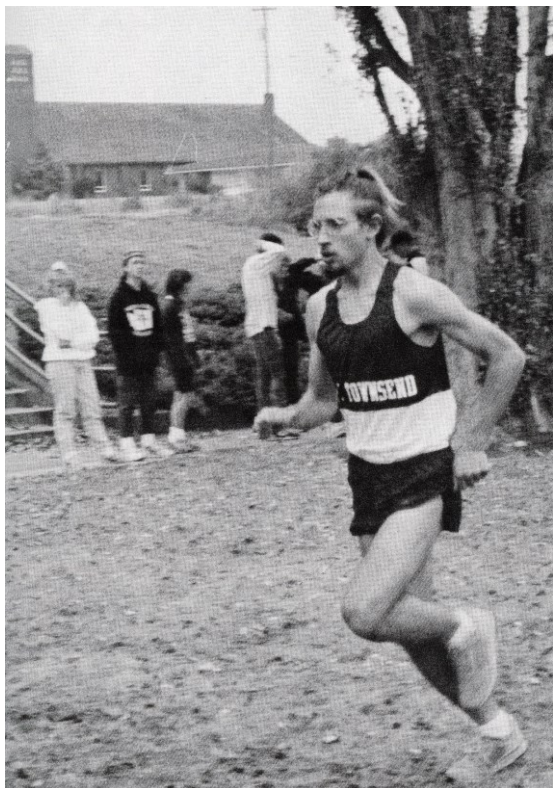

Looking Back

Photos from the 1992 Yearbook
25 Years Ago

Cross Country 1991-92 – Ian Fraser, undefeated in Nisqually League competition, set a new course record at districts.

Senior Ian Fraser had an outstanding season going undefeated in Nisqually League competition. He set a new course record with a time of 15.47 while winning the race at districts. He went on to the state meet in Pasco, but stumbled and was unable to finish the race.

Coach Marcus Sather remarked, "I like coaching cross country because it's an individual sport but everyone's effort helps the team."

Editor's Note: Ian Fraser is the PTHS Track and Field head coach and the PTHS Cross Country assistant coach.